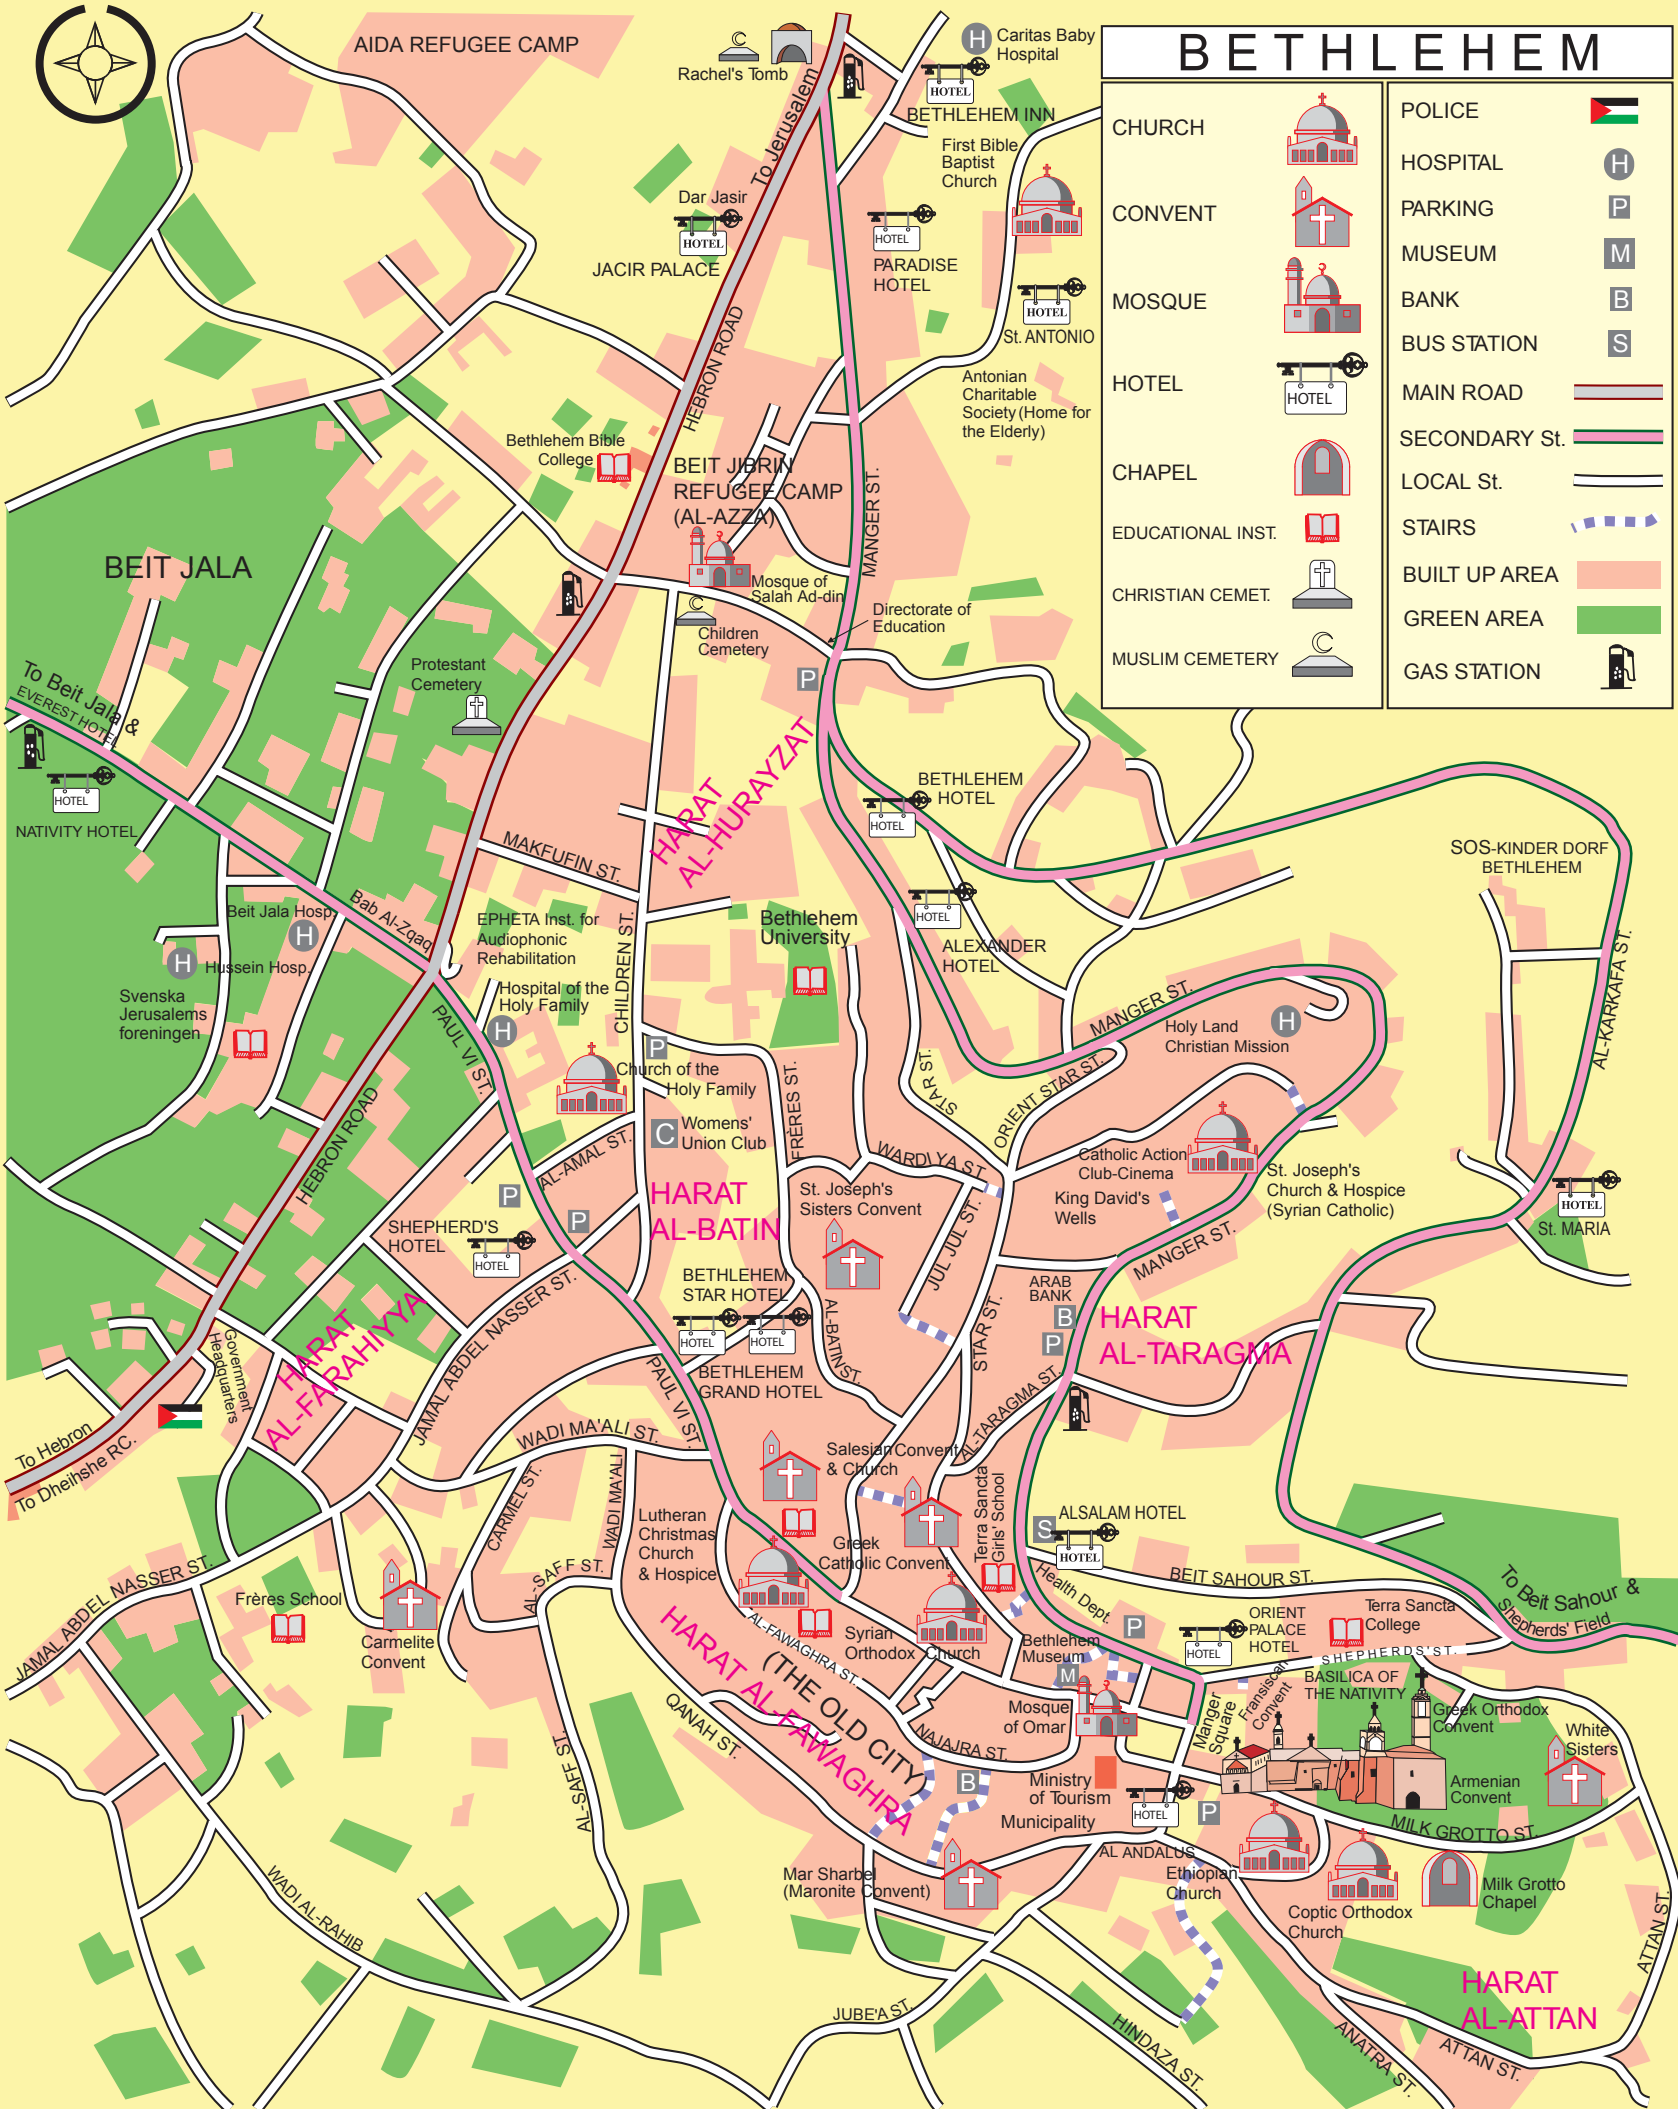

Bethlehem Map

BETHLEHEM

CHURCH		POLICE	
CONVENT		HOSPITAL	
MOSQUE		PARKING	
HOTEL		MUSEUM	
CHAPEL		BANK	
EDUCATIONAL INST.		BUS STATION	
CHRISTIAN CEMET.		MAIN ROAD	
MUSLIM CEMETERY		SECONDARY St.	
		LOCAL St.	
		STAIRS	
		BUILT UP AREA	
		GREEN AREA	
		GAS STATION	